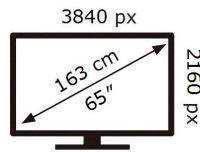

**ENERGY**

SAMSUNG

HG65ET690UB

**150** kWh/1000h

ABCDEF **G**

**195** kWh/1000h

2019/2013